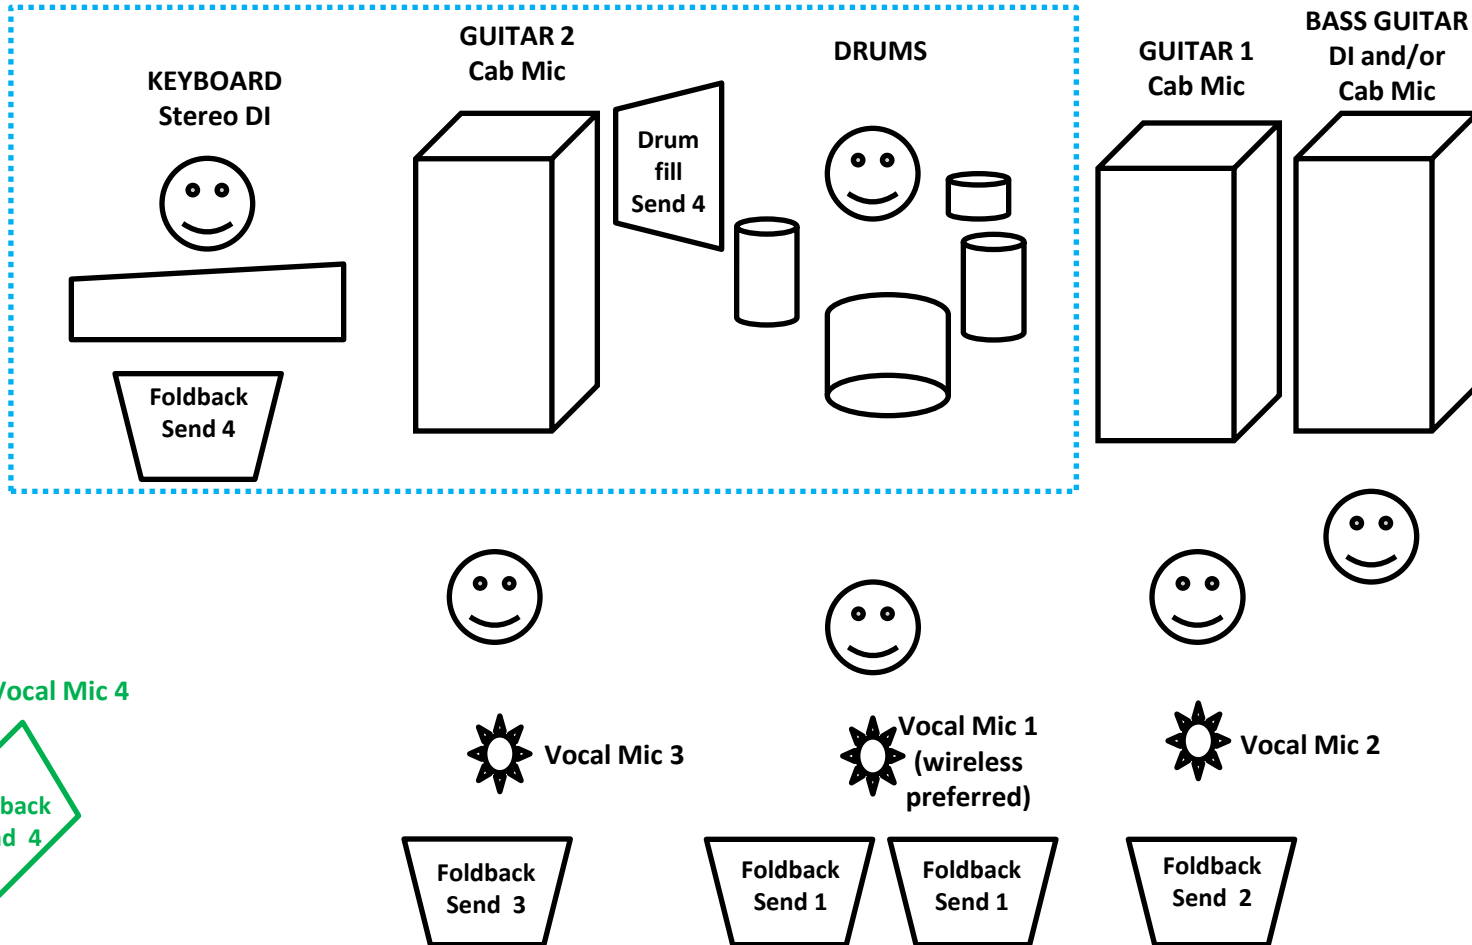

STAGE PLOT

For more information please
contact Stu on 0435 475 921
or Mark 0439 864 205

AT SPECIFIC SHOWS ONLY:

Foldback sends:

- 1 Vocal 1 only
- 2 Vocal 2, Vocal 1
- 3 Vocal 3, Vocal 1
- 4 Vocal 1 plus other instruments as needed